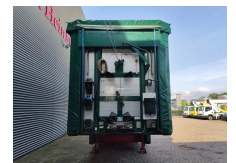

MEUSBURGER MPG-5 2 x Lift Axle 2 x Steering Axle

Beschreibung

Meusburger MPG-5.

Year: 2014.

8 tons BPW axles.

Weight: 12.610 kg.

Load capacity: 45.390 kg.

Max weight: 58.000 kg.

Kingpin load: 18.000 kg.

Hydraulic from trailer works on NATO electricity.

Sparetyre.

Sliding seals.

Sliding roof.

1st and 2nd axles liftaxles.

4th and 5th axles steering axles.

Dimensions inside:

Neck:

L: 2900 mm.

W: 2500 mm.

H: 2620 mm.

Kingpin height: 1250 mm.

Floor:

L: 9980 mm.

W: 2500 mm.

H: 3180 mm.

Frontside 2 x 1250 mm hydraulic widened.

Backside 2 x 1750 mm hydraulic widened.

Tyres: 205/65R17,5 80%.

ID NR: 545.

The General Terms and Conditions of Heinhuis are applicable to all adverts, offers and quotations by Heinhuis, all agreements entered into by Heinhuis and the negotiations preceding them. By any form of response you accept the applicability of the General Terms and Conditions of Heinhuis and you declare that you have taken note of these General Terms and Conditions. Our prices are export netto prices.