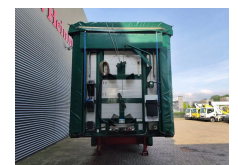

MEUSBURGER MPG-5 2 x Lift Axle 2 x Steering Axle

Beschreibung

Meusburger MPG-5.

Year: 2014.

8 tons BPW axles.

Weight: 12.610 kg.

Load capacity: 45.390 kg.

Max weight: 58.000 kg.

Kingpin load: 18.000 kg.

Hydraulic from trailer works on NATO electricity.

Sparetyre.

Sliding seals.

Sliding roof.

1st and 2nd axles liftaxles.

4th and 5th axles steering axles.

Dimensions inside:

Neck:

L: 2900 mm.

W: 2500 mm.

H: 2620 mm.

Kingpin height: 1250 mm.

Floor:

L: 9980 mm.

W: 2500 mm.

H: 3180 mm.

Frontside 2 x 1250 mm hydraulic widened.

Backside 2 x 1750 mm hydraulic widened.

Tyres: 205/65R17,5 80%.

ID NR: 545.

The General Terms and Conditions of Heinhuis are applicable to all adverts, offers and quotations by Heinhuis, all agreements entered into by Heinhuis and the negotiations preceding them. By any form of response you accept the applicability of the General Terms and Conditions of Heinhuis and you declare that you have taken note of these General Terms and Conditions. Our prices are export netto prices.