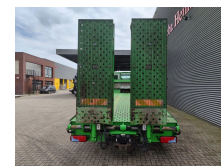

MAN 8x2 Thorry

Beschreibung

MAN TGS 35.360 8x2.

Year: 2012.

Milage: 619.775 km.

Automatic.

Weight: 13.420 kg.

Load Capacity: 20.580 kg.

Max weight: 34.000 kg.

Axle load:

1: 8000 kg.

2: 8000 kg.

3: 11.500 kg.

4: 7100 kg.

Engine brake.

Airconditioning.

Euro 5 Ad Blue.

Multifunctional steering wheel.

Intergrated Radio CD.

On the back airsuspension.

Wheelbase:

1-2: 1750 mm.

1-3: 5850 mm.

1-4: 7200 mm.

Electrical operated windows and mirrors.

4th axle lift + steering axle.

Camera.

Digital tacho.

Seatheating.

Winch.

2 point hydraulic outriggers.

2 way hydraulic ramps:

Lenght: 4500 mm.

Hydraulic from left to right.

Trailer coupling.

Dimmensions floor:

L: 9250 mm.

W: 2520 mm.

H: 1100 mm.

Tyres:

1: 385/55R22,5 70%.

2: 385/55R22,5 70%.

3: 315/60R22,5 90%.

4: 315/60R22,5 90%.

German Truck!

ID NR: 195.

The General Terms and Conditions of Heinhuis are applicable to all adverts, offers and quotations by Heinhuis, all agreements entered into by Heinhuis and the negotiations preceding them. By any form of response you accept the