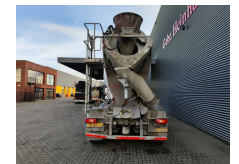

Volvo 10x4 Euro 6 Stetter 15 Kub!

Beschrijving

Watertank: Ja

Volvo FMX 420 10x4.

Year: 2017.

Milage: 183.942 km.

Automatic.

Weight: 17.365 kg.

Max weight: 49.000 - 53.000 kg.

Axle load:

1: 10.000 kg.

2: 10.000 kg.

3: 11.500 kg.

4: 11.500 kg.

5: 10.000 kg.

Multifunctional steering wheel. Intergrated Radio CD.

Camera.

Airconditioning.

Electrical operated windows and mirrors.

Wheelbase:

1-2: 1900 mm.

1-3: 4600 mm.

1-4: 5900 mm.

1-5: 7700 mm.

On the back airsuspension.

1st, 2nd and 5th axles steering axles.

5th axle liftaxle.

Euro 6 Ad Blue.

Central greasing system.

Tyres:

1: 385/65R22,5 80%.

2: 385/65R22,5 80%.

3: 315/80R22,5 80%.

4: 315/80R22,5 80%.

5: 385/65R22,5 80%.

Stetter 15 Kub mixer.

Clean water tank.

5 Pieces available!

NL Truck!

Dutch quality!

ID NR: 38.

The General Terms and Conditions of Heinhuis are applicable to all adverts, offers and quotations by Heinhuis, all agreements entered into by Heinhuis and the negotiations preceding them. By any form of response you accept the applicability of the General Terms and Conditions of Heinhuis and you declare that you have taken note of these General