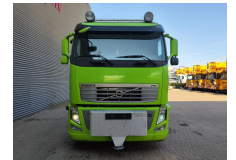

Volvo 8x4 Tridem Fassi F800-6 Jip-6 Winch!

Beschrijving

Volvo FH 540 8x4.

Year: 2013.

Milage: 276.746 km.

Automatic.

Weight: 20.355 kg.

Max weight: 42.500 kg.

Axle load:

1: 9000 kg.

2: 13.000 kg.

3: 13.000 kg.

4: 7500 kg.

Airconditioning.

Retarder / Intarder.

Nightheater.

Fridge.

Sleeper cabin 1 bed.

Electrical operated windows and mirrors.

Radio CD.

On the back airsuspension.

Digital tacho.

Leahter seats.

Hubreduction.

Sliding 5th wheel.

5th wheel height: 1400 mm

4th axle lift + steering axle.

Euro 5 Ad Blue.

Wheelbase:

1-2: 3700 mm.

1-3: 5050 mm.

1-4: 6400 mm.

Tyres:

1: 385/65R22,5 80%.

2: 295/80R22,5 60%.

3: 295/80R22,5 60%.

4: 385/65R22,5 70%.

Fassi F800 RA 2.26 HE-Dynamic.

Year: 2013.

6 x hydr. extendable.

Jip 6 x hydr. extendable.

5 point outriggers.

Frontleg - frontabstutzung.

Winch.

Radio Remote Control.

ID NR: 408.

The General Terms and Conditions of Heinhuis are applicable to all adverts, offers and quotations by Heinhuis, all agreements entered into by Heinhuis and the negotiations preceding them. By any form of response you accept the applicability of the General Terms and Conditions of Heinhuis