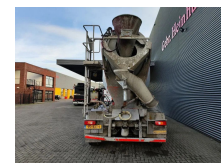

Volvo 10x4 Euro 6 Stetter 15 Kub!

Beschrijving

Watertank: Ja

Volvo FMX 420 10x4.

Year: 2017.

Milage: 183.942 km.

Automatic.

Weight: 17.365 kg.

Max weight: 49.000 - 53.000 kg.

Axle load:

1: 10.000 kg.

2: 10.000 kg.

3: 11.500 kg.

4: 11.500 kg.

5: 10.000 kg.

Multifunctional steering wheel. Intergrated Radio CD.

Camera.

Airconditioning.

Electrical operated windows and mirrors.

Wheelbase:

1-2: 1900 mm.

1-3: 4600 mm.

1-4: 5900 mm.

1-5: 7700 mm.

On the back airsuspension.

1st, 2nd and 5th axles steering axles.

5th axle liftaxle.

Euro 6 Ad Blue.

Central greasing system.

Tyres:

1: 385/65R22,5 80%.

2: 385/65R22,5 80%.

3: 315/80R22,5 80%.

4: 315/80R22,5 80%.

5: 385/65R22,5 80%.

Stetter 15 Kub mixer.

Clean water tank.

5 Pieces available!

NL Truck!

Dutch quality!

ID NR: 38.

The General Terms and Conditions of Heinhuis are applicable to all adverts, offers and quotations by Heinhuis, all agreements entered into by Heinhuis and the negotiations preceding them. By any form of response you accept the applicability of the General Terms and Conditions of Heinhuis and you declare that you have taken note of these General