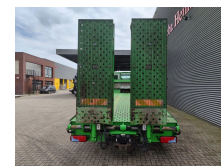

MAN 8x2 Thorry

Beschrijving

MAN TGS 35.360 8x2.

Year: 2012.

Milage: 619.775 km.

Automatic.

Weight: 13.420 kg.

Load Capacity: 20.580 kg.

Lenght: 4500 mm.

Hydraulic from left to right.

Trailer coupling.

Dimmensions floor:

L: 9250 mm.

W: 2520 mm.

H: 1100 mm.

Tyres:

1: 385/55R22,5 70%.

2: 385/55R22,5 70%.

3: 315/60R22,5 90%.

4: 315/60R22,5 90%.

German Truck!

ID NR: 195.

The General Terms and Conditions of Heinhuis are applicable to all adverts, offers and quotations by Heinhuis, all agreements entered into by Heinhuis and the negotiations preceding them. By any form of response you accept the