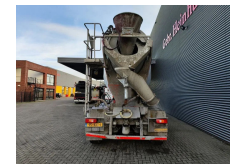

Volvo 10x4 Euro 6 Stetter 15 Kub!

Beschrijving

Watertank: Ja

Volvo FMX 420 10x4.

Year: 2017.

Milage: 183.942 km.

Automatic.

Weight: 17.365 kg.

Max weight: 49.000 - 53.000 kg.

Axle load:

1: 10.000 kg.

2: 10.000 kg.

3: 11.500 kg.

4: 11.500 kg.

5: 10.000 kg.

Multifunctional steering wheel. Intergrated Radio CD.

Camera.

Airconditioning.

Electrical operated windows and mirrors.

Wheelbase:

1-2: 1900 mm.

1-3: 4600 mm.

1-4: 5900 mm.

1-5: 7700 mm.

On the back airsuspension.

1st, 2nd and 5th axles steering axles.

5th axle liftaxle.

Euro 6 Ad Blue.

Central greasing system.

Tyres:

1: 385/65R22,5 80%.

2: 385/65R22,5 80%.

3: 315/80R22,5 80%.

4: 315/80R22,5 80%.

5: 385/65R22,5 80%.

Stetter 15 Kub mixer.

Clean water tank.

5 Pieces available!

NL Truck!

Dutch quality!

ID NR: 38.

The General Terms and Conditions of Heinhuis are applicable to all adverts, offers and quotations by Heinhuis, all agreements entered into by Heinhuis and the negotiations preceding them. By any form of response you accept the applicability of the General Terms and Conditions of Heinhuis and you declare that you have taken note of these General