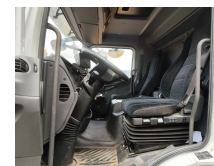

Mercedes-Benz 4x2 Euro 6 Tailgate Clutch defect!

Description

Damages: none

Mercedes Benz Atego 1223 4x2.

Year: 2017.

Milage: 318.799 km.

Automatic.

Weight: 7475 kg.

Airconditioning.

2 Persons.

Wheelbase: 4750 mm.

RVS Toolbox.

Camera.

Dimmensions inside box:

L: 7300 mm.

W: 2460 mm.

H: 2470 mm.

Tailgate: Zepro Hiab Z1500/55.

1500 kg capacity.

Tyres: 265/70R19,5 70%.

CLUTCH DEFECT!

ID NR: 192.

The General Terms and Conditions of Heinhuis are applicable to all adverts, offers and quotations by Heinhuis, all agreements entered into by Heinhuis and the negotiations preceding them. By any form of response you accept the applicability of the General Terms and Conditions of Heinhuis and you declare that you have taken note of these General Terms and Conditions. Our prices are export netto prices.